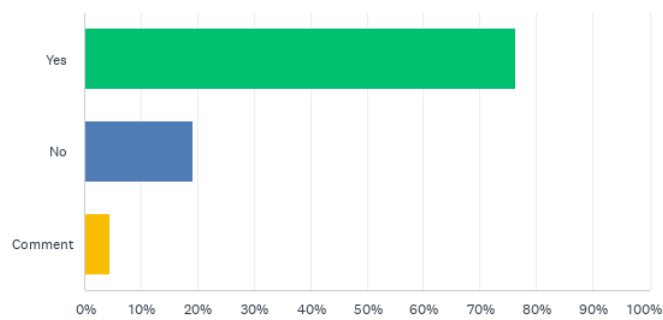

- ✓ Over 80% of the survey participants are registered members of NKII.
- ✓ More than 50% of survey participants attended the NKII AGM

This information was gathered and is owned by Ngāti Kahungunu Iwi Incorporated, to be used for the purpose to action Māori Unity and forge a positive more collaborative pathway forward, for a prosperous future for all people.

- ✓ More than 50% of survey participants receive panui ki te iwi emails

- ✓ 80% of the participants voted in the last election.

- ✓ Just under 80% of participants are on the Māori roll.

- ✓ Over 90% of participants see value in the Māori Wards.

Q6 Did you participate in the last census?

- ✓ Over 75% of the participants participated in the last census.

Q7 What do you think is the biggest issue that needs to be addressed?

rangatiratanga Cost living Houses rights cost living action services Acknowledging coalition
 land Honouring Taking Maaori Equity Kaupapa US plans Tiriti o Waitangi requires
 Kotahitanga whenua Crown parties Te Tiriti need stop Te decisions
 need upheld government Leadership Maori go
 Māori rangatahi people Kawanatanga Housing Equality
 Poverty future iwi Change Te Tiriti o treaty racism issues TeO Homelessness
 te iwi way health Money come Unity govt mokopuna making place value Mana Motuhake
 Education