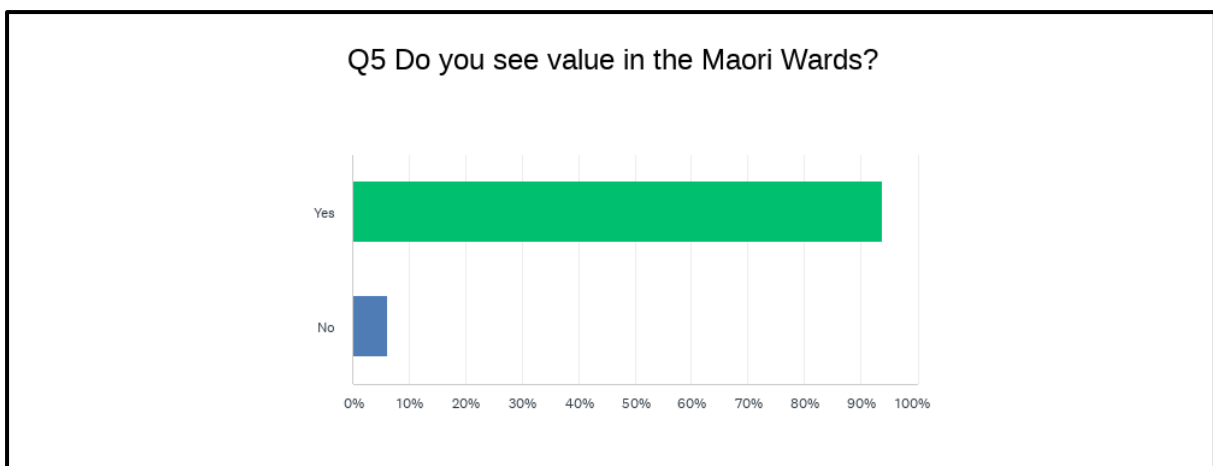

HUI TAUMATA

Friday 31st May 2024

SURVEY MONKEY FEEDBACK SUMMARIES

Gathered on tablets from a general audience feedback

10 Rangatahi collectors
340 Surveys received

- ✓ Kotahitanga is about Unity, Being United, Māori coming together and working together.

- ✓ Over 80% of the survey participants are registered members of NKII.
- ✓ More than 50% of survey participants attended the NKII AGM

This information was gathered and is owned by Ngāti Kahungunu Iwi Incorporated, to be used for the purpose to action Māori Unity and forge a positive more collaborative pathway forward, for a prosperous future for all people.

- ✓ More than 50% of survey participants receive panui ki te iwi emails

- ✓ 80% of the participants voted in the last election.

- ✓ Just under 80% of participants are on the Māori roll.

- ✓ Over 90% of participants see value in the Māori Wards.

Q6 Did you participate in the last census?

- ✓ Over 75% of the participants participated in the last census.

Q7 What do you think is the biggest issue that needs to be addressed?

rangatiratanga Cost living Houses rights cost living action services Acknowledging coalition
 land Honouring Taking Maaori Equity Kaupapa US plans Tiriti o Waitangi requires
 Kotahitanga whenua Crown parties Te Tiriti need stop Te decisions
 need upheld government Leadership Maori go
 Māori rangatahi people Kawanatanga Housing Equality
 Poverty future iwi Change Te Tiriti o treaty racism issues TeO Homelessness
 te iwi way health Money come Unity govt mokopuna making place value Mana Motuhake
 Education