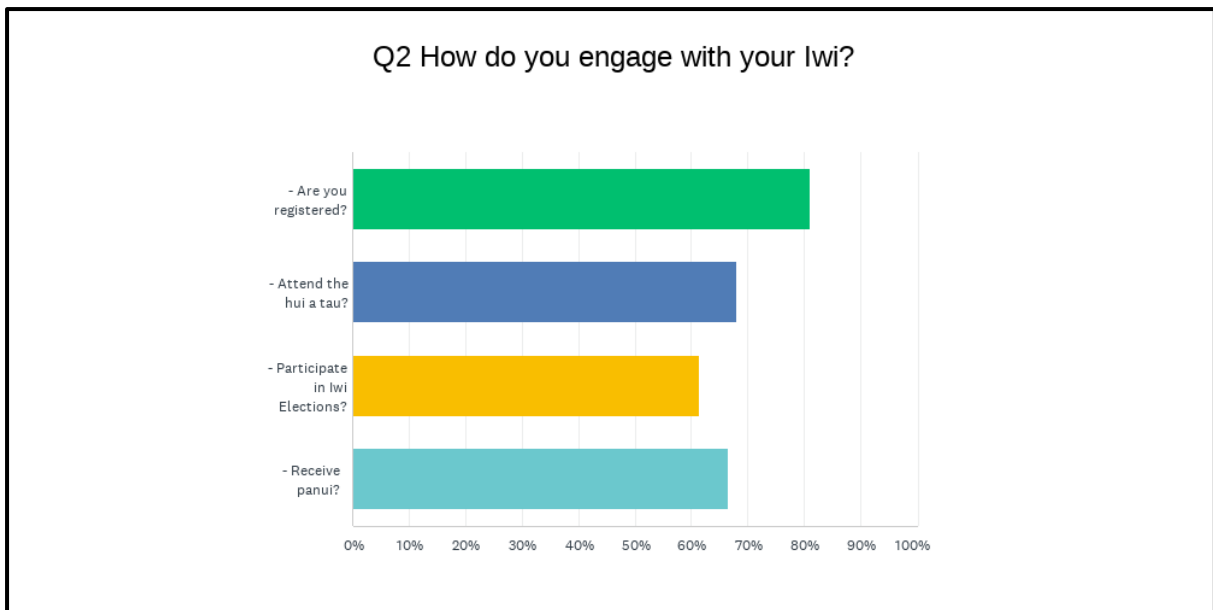

HUI TAUMATA

Friday 31st May 2024

SURVEY MONKEY FEEDBACK SUMMARIES

Gathered on tablets from a general audience feedback

10 Rangatahi collectors
340 Surveys received

- ✓ Kotahitanga is about Unity, Being United, Māori coming together and working together.

- ✓ Over 80% of the survey participants are registered members of NKII.
- ✓ More than 50% of survey participants attended the NKII AGM

This information was gathered and is owned by Ngāti Kahungunu Iwi Incorporated, to be used for the purpose to action Māori Unity and forge a positive more collaborative pathway forward, for a prosperous future for all people.

- ✓ More than 50% of survey participants receive panui ki te iwi emails

- ✓ 80% of the participants voted in the last election.

- ✓ Just under 80% of participants are on the Māori roll.

- ✓ Over 90% of participants see value in the Māori Wards.