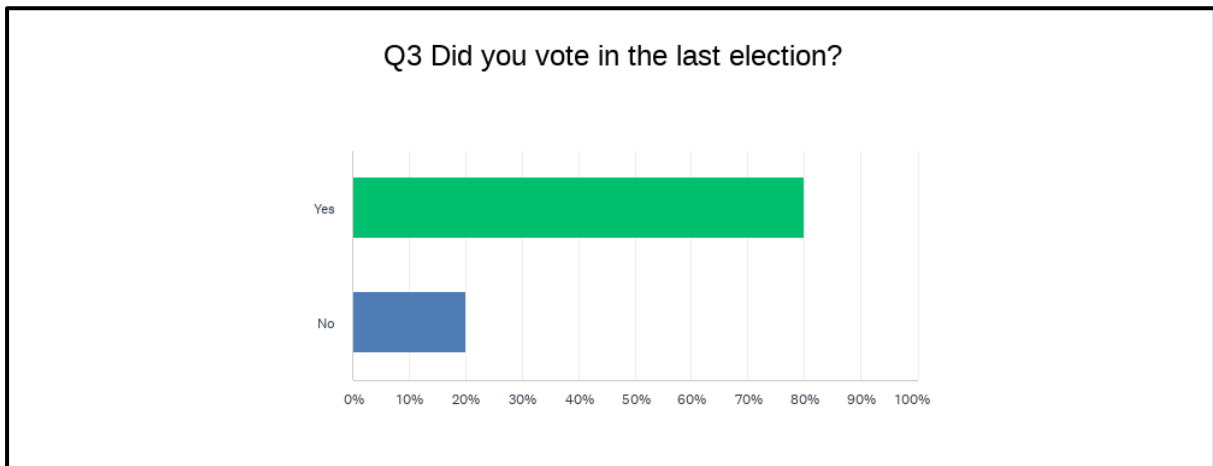

- ✓ More than 50% of survey participants receive panui ki te iwi emails

- ✓ 80% of the participants voted in the last election.