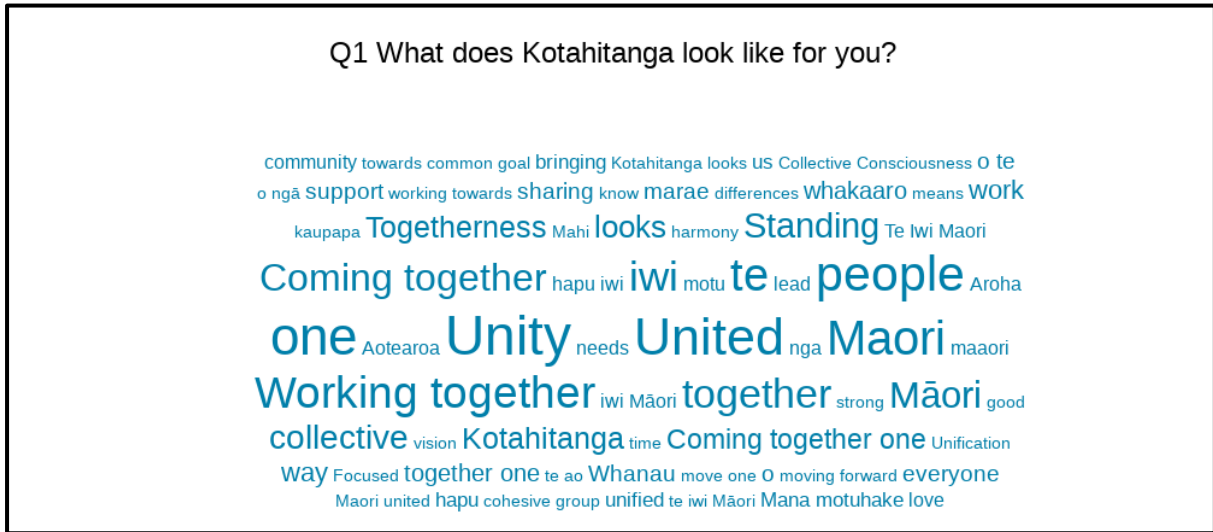

HUI TAUMATA

Friday 31st May 2024

SURVEY MONKEY FEEDBACK SUMMARIES

Gathered on tablets from a general audience feedback

10 Rangatahi collectors
340 Surveys received

- ✓ Kotahitanga is about Unity, Being United, Māori coming together and working together.

- ✓ Over 80% of the survey participants are registered members of NKII.
- ✓ More than 50% of survey participants attended the NKII AGM

This information was gathered and is owned by Ngāti Kahungunu Iwi Incorporated, to be used for the purpose to action Māori Unity and forge a positive more collaborative pathway forward, for a prosperous future for all people.

- ✓ More than 50% of survey participants receive panui ki te iwi emails

- ✓ 80% of the participants voted in the last election.

- ✓ Just under 80% of participants are on the Māori roll.

- ✓ Over 90% of participants see value in the Māori Wards.

- ✓ Participants say that the biggest issues that need to be addressed is Kotahitanga, Te Tiriti, Housing, and Poverty.

Q8 What do you hope to take away from attending the Hui Taumata?

leaders Te iwi Maaori Wairua action plan take going forward clear discussion connections
 relationships together Idk want enough ideas achieve US things forward around one
 informed korero huarahi good Listen going said Unity positive Te te iwi maori
 Knowledge way forward Hope New kotahitanga
 community Maori sense action want see
 understanding Direction people learn Māori mind will
 Solutions move forward happen hui view plan Progress
 Better understanding Whanaungatanga iwi goals Matauranga helping change
 work Inspiration Seeing unite iwi Maori Next steps greater understanding need te iwi Māori
 opportunity Strategies