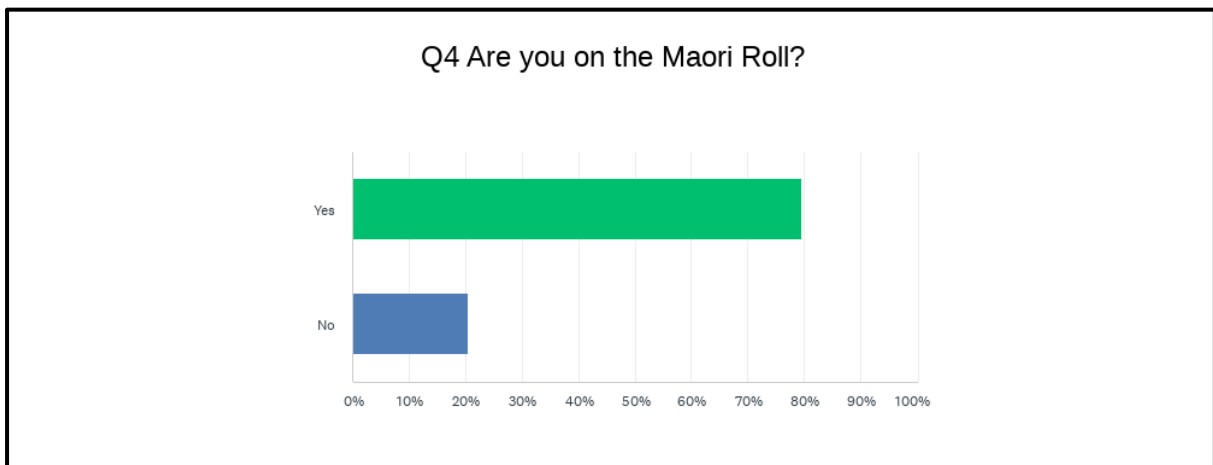

- ✓ Just under 80% of participants are on the Māori roll.